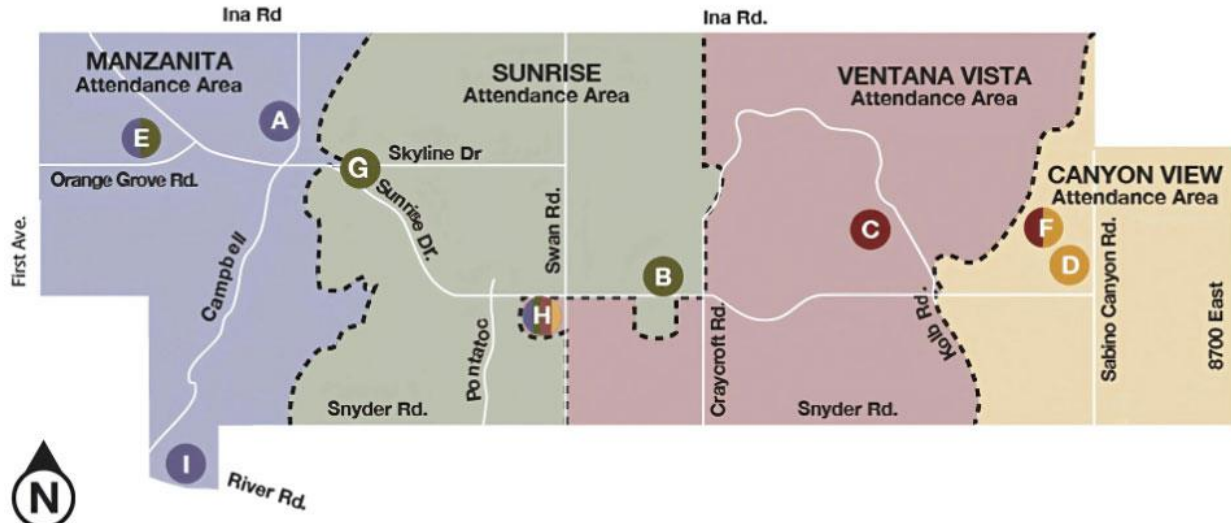

CATALINA FOOTHILLS SCHOOL DISTRICT

- | | | |
|--|---|---|
| A Manzanita Elementary
3000 E. Manzanita Ave. | D Canyon View Elementary
5725 N. Sabino Canyon Rd. | G Valley View Early Learning Center
3435 E. Sunrise Dr. |
| B Sunrise Drive Elementary
5301 E. Sunrise Dr. | E Orange Grove Middle School
1911 E. Orange Grove Rd. | H Catalina Foothills High School
4300 E. Sunrise Dr. |
| C Ventana Vista Elementary
6085 N. Kolb Rd. | F Esperero Canyon Middle School
5801 N. Sabino Canyon Rd. | I Murphey Administrative Center
2101 E. River Rd. |

Graduating students from Sunrise and Manzanita attend Orange Grove Middle School.
 Graduates from Ventana Vista and Canyon View attend Esperero Middle School.
 Both Middle Schools feed into Catalina Foothills High School.